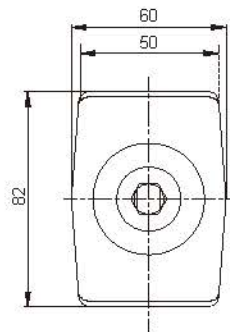

不锈钢配件 *Stainless Steel Components*

不锈钢中空护栏夹 SS Clamps for Side Guides