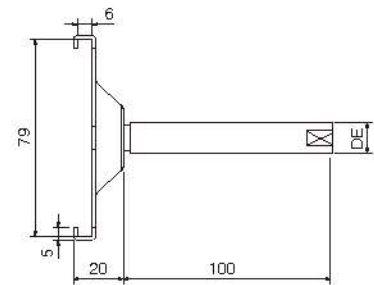

不锈钢配件 *Stainless Steel Components*

不锈钢中空护栏夹 SS Clamps for Side Guides