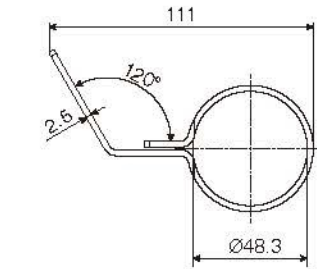

N293 不锈钢侧边锁头
N293 SS Side Mounting Top Brackets