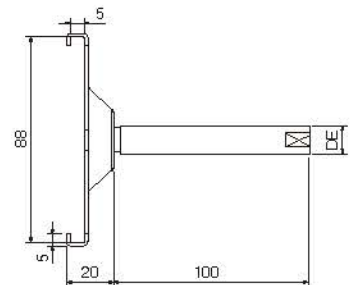

不锈钢配件 *Stainless Steel Components*

不锈钢中空护栏夹 SS Clamps for Side Guides