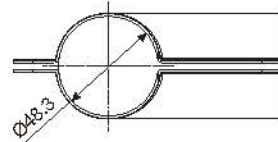

# 不锈钢配件 *Stainless Steel Components*

不锈钢护栏支架  
SS Side Guide Brackets

N257

N258

N263 不锈钢联合三通  
N263 SS Connecting Joints

N264 不锈钢联合三通  
N264 SS Connecting Joints

N291 不锈钢支架  
N291 SS Side Brackets