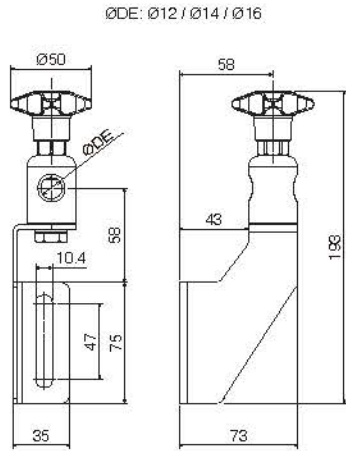

## 不锈钢护栏联接夹 SS Joint Clamp

材质：不锈钢  
Material: Stainless Steel.

编号 Code	A	B	C	配套护栏 For Side Guides	重量 Weight
N295	81.5	9	18	W628	0.155kg
N296	90	8	17	W628	0.180kg

# 不锈钢配件 *Stainless Steel Components*

不锈钢护栏支架  
SS Side Guide Brackets

N257

N258

N263 不锈钢联合三通  
N263 SS Connecting Joints

N264 不锈钢联合三通  
N264 SS Connecting Joints

N291 不锈钢支架  
N291 SS Side Brackets

## 不锈钢铰接吊环 *SS Eyebolt*

ØDE: Ø12 / 12.8 / 14 / 16