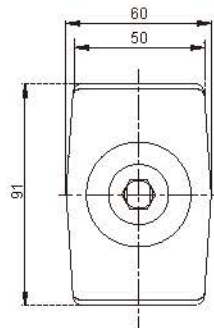

不锈钢配件 *Stainless Steel Components*

不锈钢中空护栏夹 SS Clamps for Side Guides