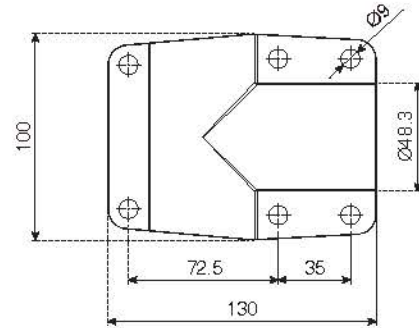

N263 不锈钢联合三通
N263 SS Connecting Joints