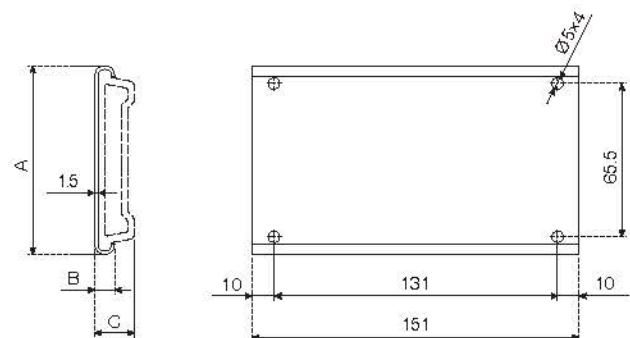

不锈钢护栏联接夹 SS Joint Clamp

材质：不锈钢
Material: Stainless Steel.

编号 Code	A	B	C	配套护栏 For Side Guides	重量 Weight
N295	81.5	9	18	W628	0.155kg
N296	90	8	17	W628	0.180kg