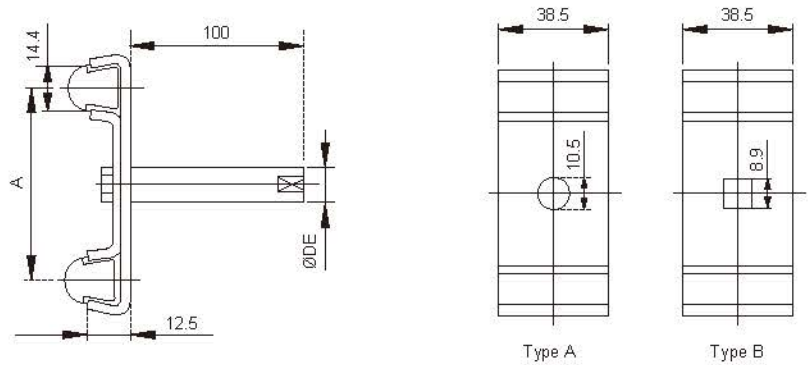

# 不锈钢配件 *Stainless Steel Components*

**N229B 不锈钢圆双轨夹**  
**N229B SS Double Clamps for Round Profile Guides**

**N231B 不锈钢方双轨夹**  
**N231B SS Double Clamps for Conical Side Guides**

编号 Code	A mm	ØDE mm
N231B - 63.5	63.5	12 / 14 / 16
N231B - 82.55	82.55	12 / 14 / 16
N231B - 95.25	95.25	12 / 14 / 16