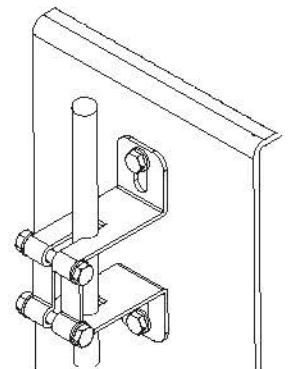

# 不锈钢配件 *Stainless Steel Components*

不锈钢护栏支架  
SS Side Guide Brackets

N257

N258

N263 不锈钢联合三通  
N263 SS Connecting Joints

N264 不锈钢联合三通  
N264 SS Connecting Joints

N291 不锈钢支架  
N291 SS Side Brackets

# 不锈钢配件 *Stainless Steel Components*

**N262 不锈钢侧边锁头**  
**N262 SS Side Mounting Top Brackets**

**N293 不锈钢侧边锁头**  
**N293 SS Side Mounting Top Brackets**

**N294 不锈钢支撑架**  
**N294 SS Frame Supports**

**N292 不锈钢支架**  
**N292 SS Side Brackets**