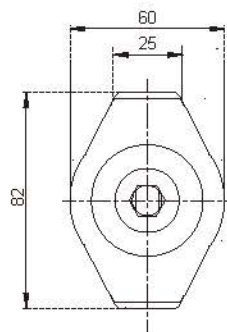

不锈钢配件 *Stainless Steel Components*

不锈钢中空护栏夹 SS Clamps for Side Guides