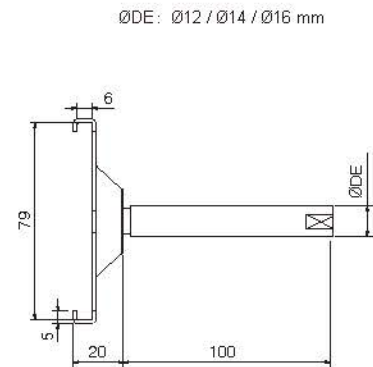

不锈钢配件 *Stainless Steel Components*

不锈钢中空护栏夹 SS Clamps for Side Guides