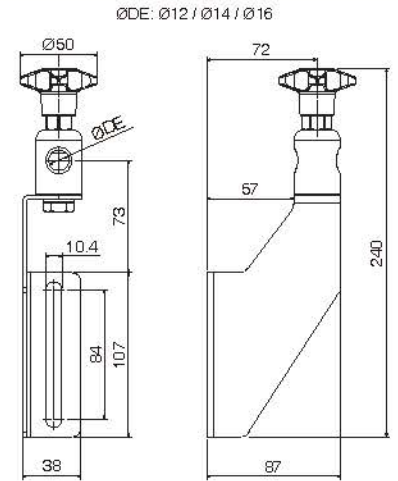

## 不锈钢护栏联接夹 SS Joint Clamp

材质：不锈钢  
Material: Stainless Steel.

编号 Code	A	B	C	配套护栏 For Side Guides	重量 Weight
N295	81.5	9	18	W628	0.155kg
N296	90	8	17	W628	0.180kg

# 不锈钢配件 *Stainless Steel Components*

不锈钢护栏支架  
SS Side Guide Brackets

N257

N258

N263 不锈钢联合三通  
N263 SS Connecting Joints

N264 不锈钢联合三通  
N264 SS Connecting Joints

N291 不锈钢支架  
N291 SS Side Brackets

## 不锈钢铰接吊环 *SS Eyebolt*

ØDE: Ø12 / 12.8 / 14 / 16