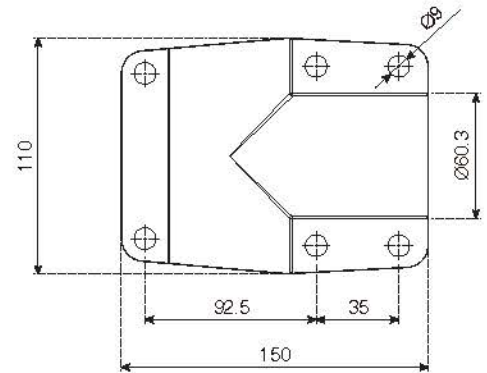

N264 不锈钢联合三通
N264 SS Connecting Joints