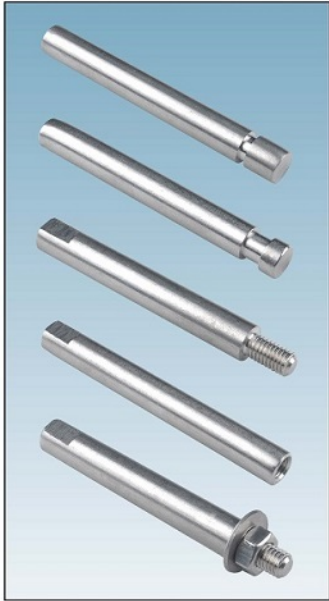

# 不锈钢配件 *Stainless Steel Components*

不锈钢护栏支架  
SS Side Guide Brackets

N257

N258

N263 不锈钢联合三通  
N263 SS Connecting Joints

N264 不锈钢联合三通  
N264 SS Connecting Joints

N291 不锈钢支架  
N291 SS Side Brackets

# 不锈钢配件 *Stainless Steel Components*

**N262 不锈钢侧边锁头**  
**N262 SS Side Mounting Top Brackets**

**N293 不锈钢侧边锁头**  
**N293 SS Side Mounting Top Brackets**

**N294 不锈钢支撑架**  
**N294 SS Frame Supports**

**N292 不锈钢支架**  
**N292 SS Side Brackets**

## 不锈钢调节螺杆 *SS Adjusting Rods*