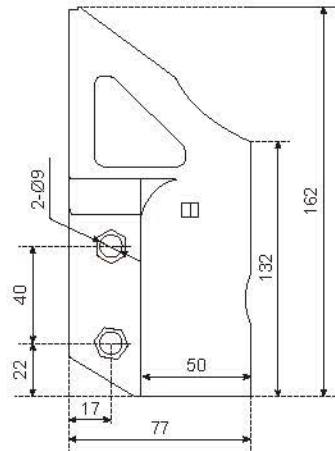

不锈钢配件 *Stainless Steel Components*

N262 不锈钢侧边锁头
N262 SS Side Mounting Top Brackets