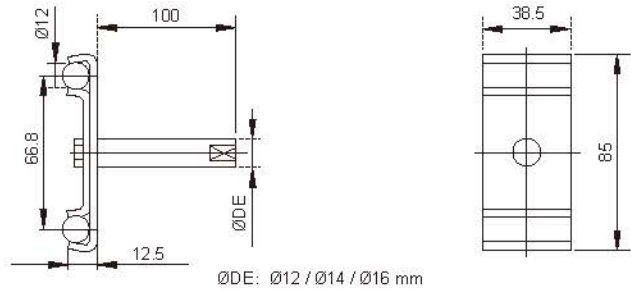

# 不锈钢配件 *Stainless Steel Components*

**N229B 不锈钢圆双轨夹**  
**N229B SS Double Clamps for Round Profile Guides**

**N231B 不锈钢方双轨夹**  
**N231B SS Double Clamps for Conical Side Guides**

编号 Code	A mm	ØDE mm
N231B - 63.5	63.5	12 / 14 / 16
N231B - 82.55	82.55	12 / 14 / 16
N231B - 95.25	95.25	12 / 14 / 16