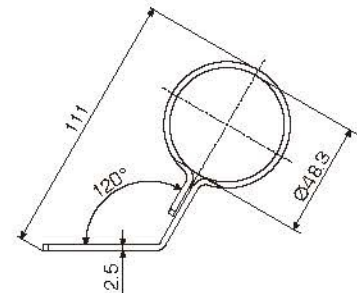

N293 不锈钢侧边锁头
N293 SS Side Mounting Top Brackets