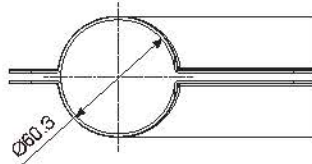

## 不锈钢护栏联接夹 SS Joint Clamp

材质：不锈钢  
Material: Stainless Steel.

编号 Code	A	B	C	配套护栏 For Side Guides	重量 Weight
N295	81.5	9	18	W628	0.155kg
N296	90	8	17	W628	0.180kg

# 不锈钢配件 *Stainless Steel Components*

不锈钢护栏支架  
SS Side Guide Brackets

N257

N258

N263 不锈钢联合三通  
N263 SS Connecting Joints

N264 不锈钢联合三通  
N264 SS Connecting Joints

N291 不锈钢支架  
N291 SS Side Brackets