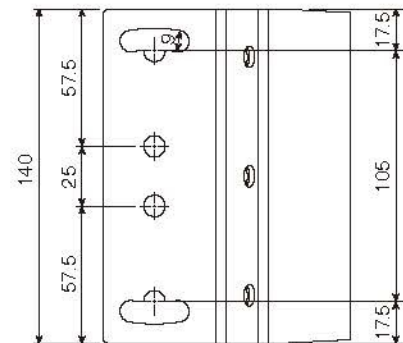

N293 不锈钢侧边锁头
N293 SS Side Mounting Top Brackets