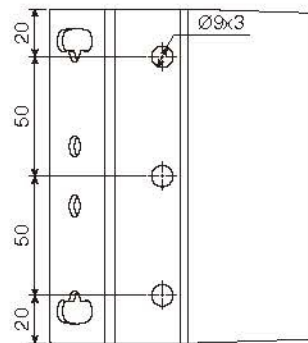

N293 不锈钢侧边锁头
N293 SS Side Mounting Top Brackets