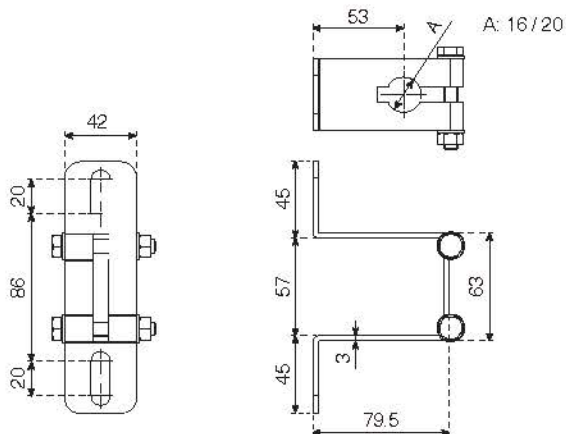

## 不锈钢护栏联接夹 SS Joint Clamp

材质：不锈钢  
Material: Stainless Steel.

编号 Code	A	B	C	配套护栏 For Side Guides	重量 Weight
N295	81.5	9	18	W628	0.155kg
N296	90	8	17	W628	0.180kg

# 不锈钢配件 *Stainless Steel Components*

不锈钢护栏支架  
SS Side Guide Brackets

N257

N258

N263 不锈钢联合三通  
N263 SS Connecting Joints

N264 不锈钢联合三通  
N264 SS Connecting Joints

N291 不锈钢支架  
N291 SS Side Brackets

## 不锈钢铰接吊环 *SS Eyebolt*

ØDE: Ø12 / 12.8 / 14 / 16