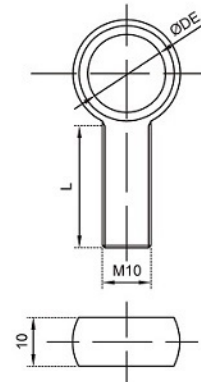

# 不锈钢配件 *Stainless Steel Components*

不锈钢护栏支架  
SS Side Guide Brackets

N257

N258

N263 不锈钢联合三通  
N263 SS Connecting Joints

N264 不锈钢联合三通  
N264 SS Connecting Joints

N291 不锈钢支架  
N291 SS Side Brackets

# 不锈钢配件 *Stainless Steel Components*

**N262 不锈钢侧边锁头**  
**N262 SS Side Mounting Top Brackets**

**N293 不锈钢侧边锁头**  
**N293 SS Side Mounting Top Brackets**

**N294 不锈钢支撑架**  
**N294 SS Frame Supports**

**N292 不锈钢支架**  
**N292 SS Side Brackets**

## 不锈钢铰接吊环 *SS Eyebolt*

ØDE: Ø12 / 12.8 / 14 / 16